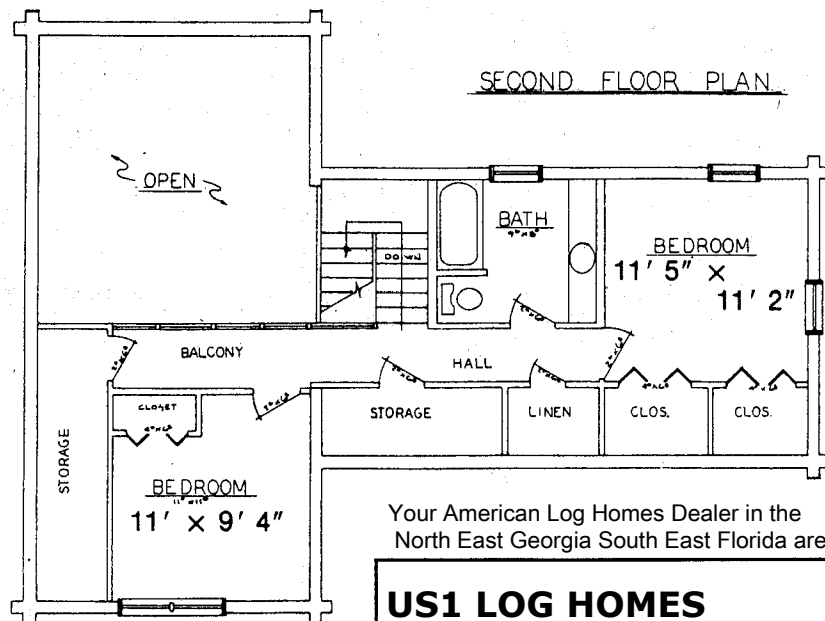

# THE INDIANA

401

Overall dimensions . . . . . 32 ft. x 46 ft.  
 Square Footage . . . . .  
     First Floor . . . . . 960  
     Second Floor . . . . . 704  
 Total Living Area . . . . . 1664

All floor plan measurements are approximations and subject to change.