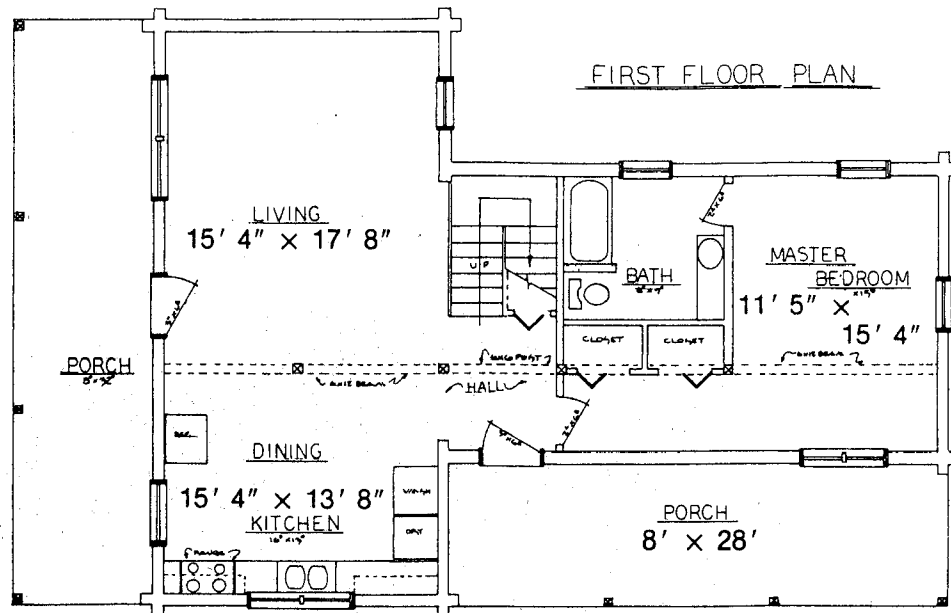

# THE INDIANA

401

Overall dimensions . . . . . 32 ft. x 46 ft.  
 Square Footage . . . . .  
     First Floor . . . . . 960  
     Second Floor . . . . . 704  
 Total Living Area . . . . . 1664

All floor plan measurements are approximations and subject to change.