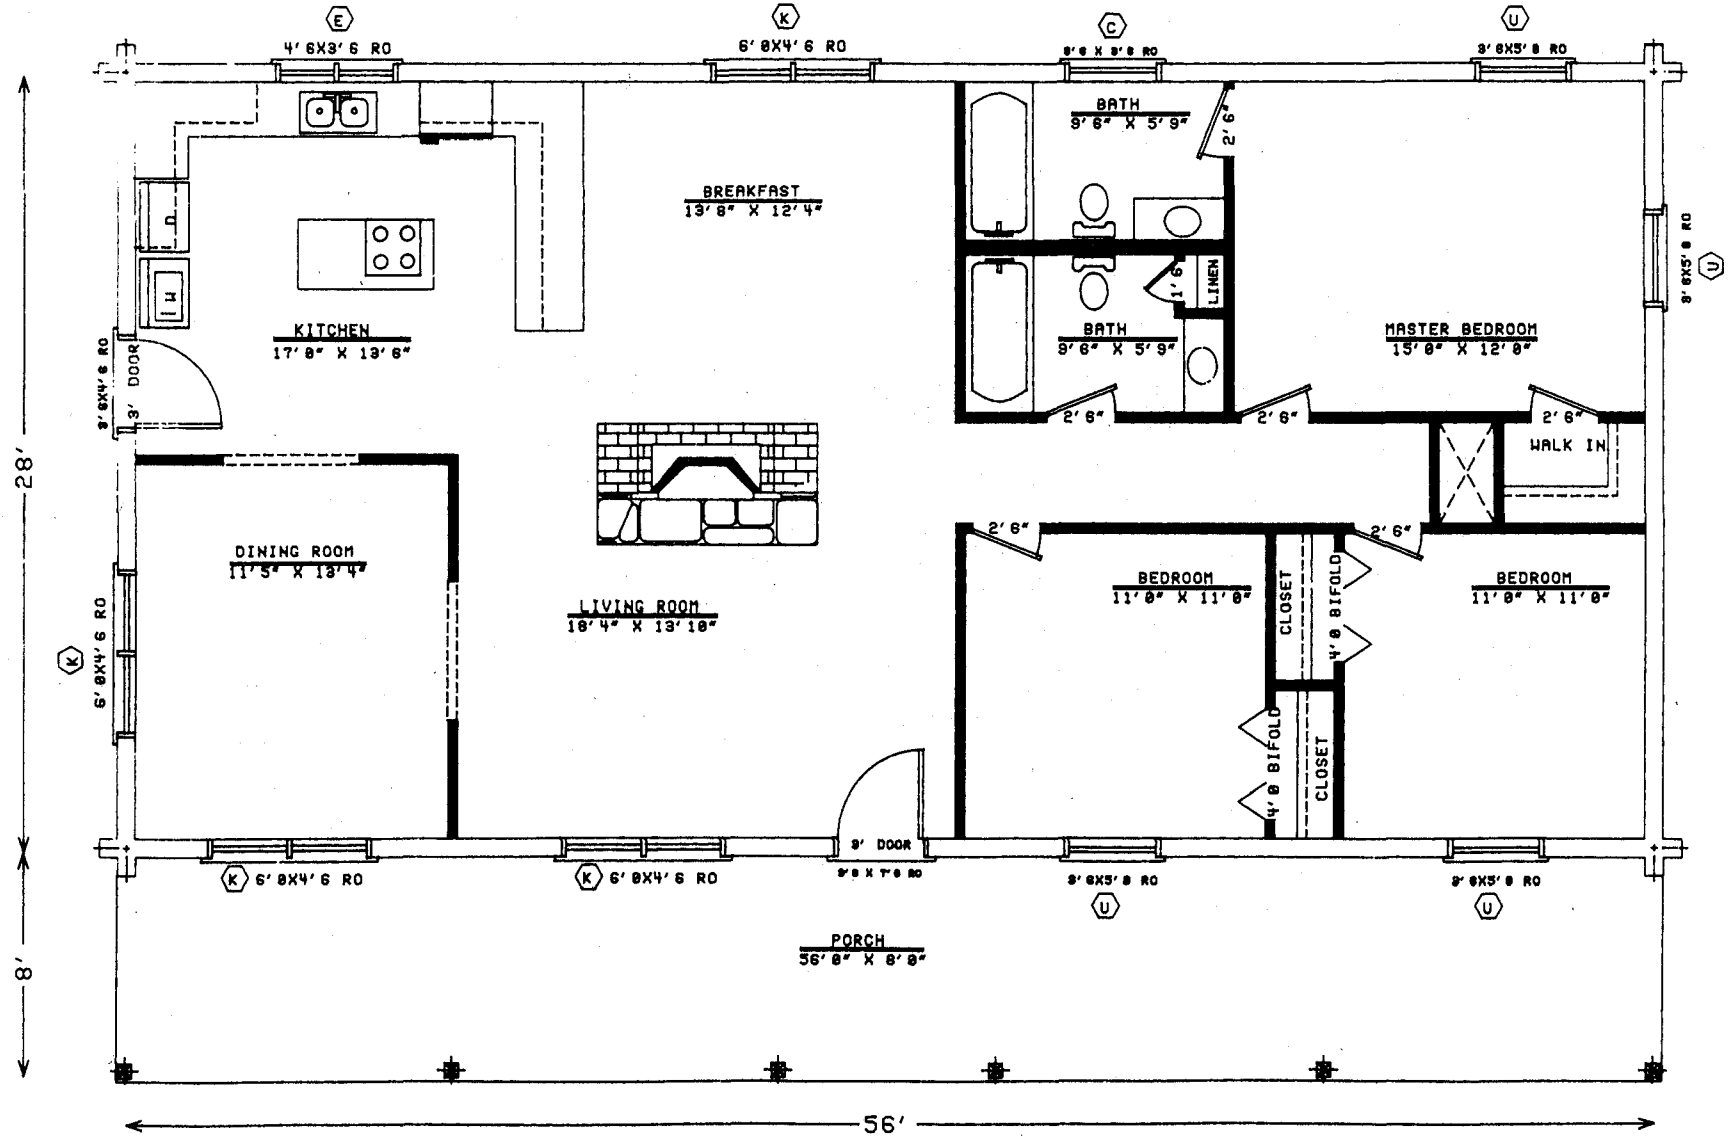

This brochure is for appearance only.
Please consult blueprints for actual layout.

THE ST. LOUIS

402

SQUARE FOOTAGE

Floor area 1568

Porch area 448

Your North East Florida South East Georgia
American Log Homes dealer is: